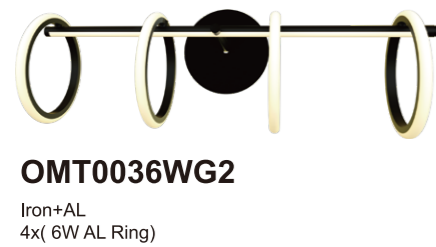

OMT0011TG0

Size:Φ230x260MM
Iron+
1x E26/E27

OMT0011TG2

Size:Φ405x400MM
Iron+
1x E26/E27

OMT0011TG3

Size:Φ320x386MM
Iron+
1x E26/E27

OMT0011TG1

Size:Φ345x445MM
Iron+
1x E26/E27

Glass Pendant Lamp

Spotlight Lamp

 <p>OMT0050PG1 Size:Φ180x1200MM Iron+Glass 1xE26/E27</p>	 <p>OMT0042PG1 Size:Φ260x1200MM Iron+Glass 1xE26/E27</p>	 <p>OMT0044PG0 Size:Φ230x1200MM Iron+Glass 1xE26/E27</p>	 <p>OMT0044PG0 Size:Φ240x1200MM Iron+Glass 1xE26/E27</p>
<p>OMT0044PG1 Size:Φ230x1200MM Iron+Glass 1xE26/E27</p>	<p>OMT0044PG2 Size:Φ240x1200MM Iron+Glass 1xE26/E27</p>	<p>OMT0042PG0 Size:Φ230x1200MM Iron+Glass 1xE26/E27</p>	<p>OMT0050PG0 Size:Φ170x1200MM Iron+Glass 1xE26/E27</p>

 <p>OMT0078WG0 Size:95x120x175MM Iron 1xGu10</p>	 <p>OMT0078WG1 Size:275x120x175MM Iron 2xGu10</p>	 <p>OMT0078WG2 Size:395x120x175MM Iron 3xGu10</p>	 <p>OMT0078WG3 Size:275x275x175MM Iron 4xGu10</p>
--	---	---	---