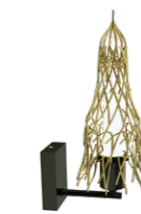

OMT0034WG1
Iron+AL
1xE26/E27