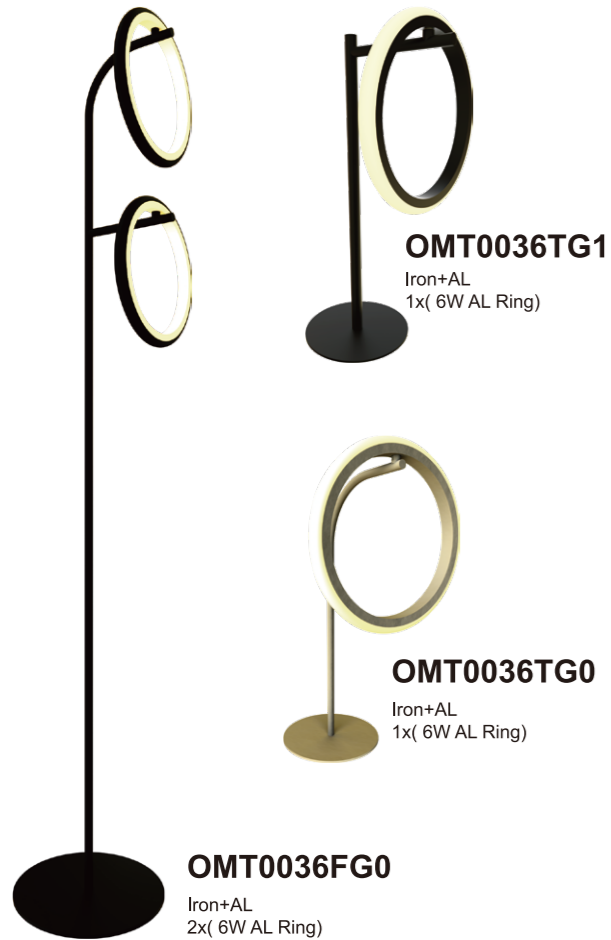

TOMT0024TG1

Size:Φ130x435MM
Iron 1800mA libatery
1x(3.7V 3W LED Bulb)

OMT0024TG2

Size: 285x170x505MM
Wood+Iron+Glass 1800mA libatery
1x(3.7V 3W LED Bulb with)

OMT0024FG0

Size:Φ130x435MM
Iron 1800mA libatery
1x(3.7V 3W LED Bulb)

OMT0011TG0

Size:Φ230x260MM
Iron+
1x E26/E27

OMT0011TG2

Size:Φ405x400MM
Iron+
1x E26/E27

OMT0011TG3

Size:Φ320x386MM
Iron+
1x E26/E27

OMT0011TG1

Size:Φ345x445MM
Iron+
1x E26/E27

Glass Pendant Lamp

Spotlight Lamp

 <p>OMT0050PG1 Size:Φ180x1200MM Iron+Glass 1xE26/E27</p>	 <p>OMT0042PG1 Size:Φ260x1200MM Iron+Glass 1xE26/E27</p>	 <p>OMT0044PG0 Size:Φ230x1200MM Iron+Glass 1xE26/E27</p>	 <p>OMT0044PG0 Size:Φ240x1200MM Iron+Glass 1xE26/E27</p>
<p>OMT0044PG1 Size:Φ230x1200MM Iron+Glass 1xE26/E27</p>	<p>OMT0044PG2 Size:Φ240x1200MM Iron+Glass 1xE26/E27</p>	<p>OMT0042PG0 Size:Φ230x1200MM Iron+Glass 1xE26/E27</p>	<p>OMT0050PG0 Size:Φ170x1200MM Iron+Glass 1xE26/E27</p>

 <p>OMT0078WG0 Size:95x120x175MM Iron 1xGu10</p>	 <p>OMT0078WG1 Size:275x120x175MM Iron 2xGu10</p>	 <p>OMT0078WG2 Size:395x120x175MM Iron 3xGu10</p>	 <p>OMT0078WG3 Size:275x275x175MM Iron 4xGu10</p>
--	---	---	---