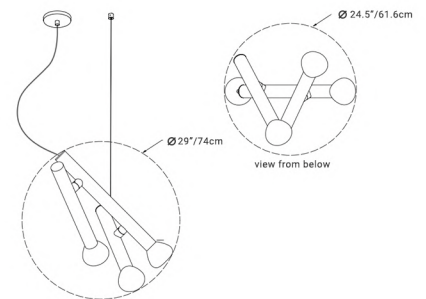

Name: Pado 3
Art No. S4211
Size: Ø74x244cm
Material : iron
Finish: Matt Black
Cable: 2Meters
Source: 3xG9 LED 4W 400LM CRI 80 Dim