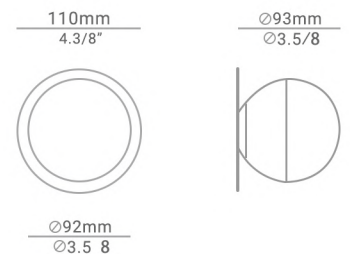

# Wall Sconces

Name: Yop 1  
Art No. W043  
Size: Ø11x9.3cm  
Material: Al+Glass  
Finish: Chrome+Matt White  
Cable:  
Source: 5W LED

Name: Yop 2  
Art No. W044  
Size: Ø11x9.3cm  
Material: Al+Glass  
Finish: Gold  
Cable:  
Source: 5W LED

Name: Yop 3  
Art No. W047  
Size: Ø11x9.3cm  
Material: Al+Glass  
Finish: Chrome+Matt Black  
Cable:  
Source: 5W LED

Name: Yop 4  
Art No. W048  
Size: L11xH26xD9.2cm  
Material: Al+Glass  
Finish: Matt Black  
Cable:  
Source: 5W LED