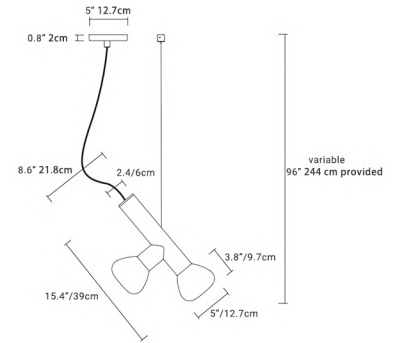

# Suspension Lighting

Name: Pado 1  
Art No. S4209  
Size: Ø12.7x244cm  
Material iron  
Finish Matt Black  
Cable 2Meters  
Source G9 LED 4W 400LM CRI 80 Dim

Name: Pado 2  
Art No. S4210  
Size: Ø39x244cm  
Material : iron  
Finish: Matt Black  
Cable: 2Meters  
Source: 2xG9 LED 4W 400LM CRI 80 Dim