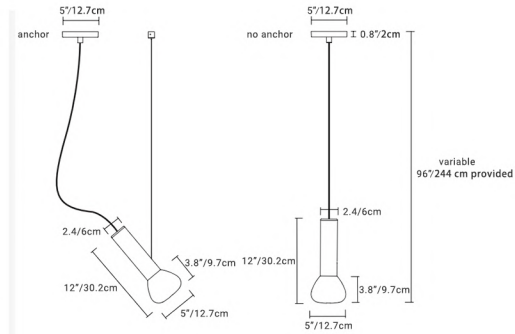

# Suspension Lighting

Name: Pado 1  
Art No. S4209  
Size: Ø12.7x244cm  
Material iron  
Finish Matt Black  
Cable 2Meters  
Source G9 LED 4W 400LM CRI 80 Dim

Name: Pado 2  
Art No. S4210  
Size: Ø39x244cm  
Material : iron  
Finish: Matt Black  
Cable: 2Meters  
Source: 2xG9 LED 4W 400LM CRI 80 Dim