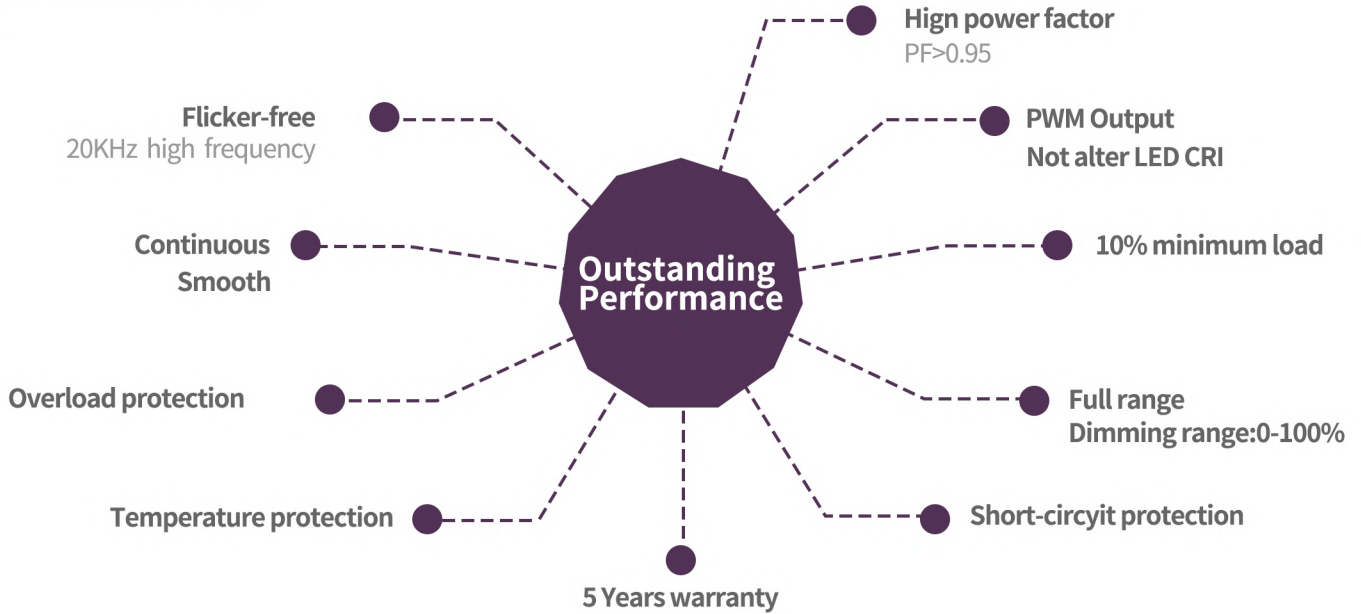

# LED Drivers

8-15W

30-60W

30-150W

90-200W

250-360W

## Performance