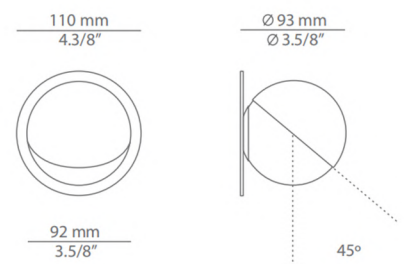

# Wall Sconces

Name: Yop 1  
Art No. W043  
Size: Ø11x9.3cm  
Material: Al+Glass  
Finish: Chrome+Matt White  
Cable:  
Source: 5W LED

Name: Yop 2  
Art No. W044  
Size: Ø11x9.3cm  
Material: Al+Glass  
Finish: Gold  
Cable:  
Source: 5W LED