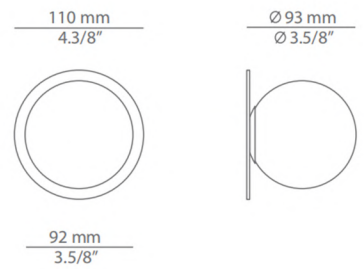

# Wall Sconces

Name: Yop 1  
Art No. W043  
Size: Ø11x9.3cm  
Material: Al+Glass  
Finish: Chrome+Matt White  
Cable:  
Source: 5W LED

Name: Yop 2  
Art No. W044  
Size: Ø11x9.3cm  
Material: Al+Glass  
Finish: Gold  
Cable:  
Source: 5W LED