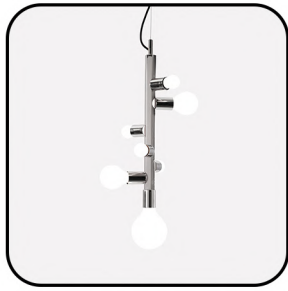

Suspension Lighting

S5732