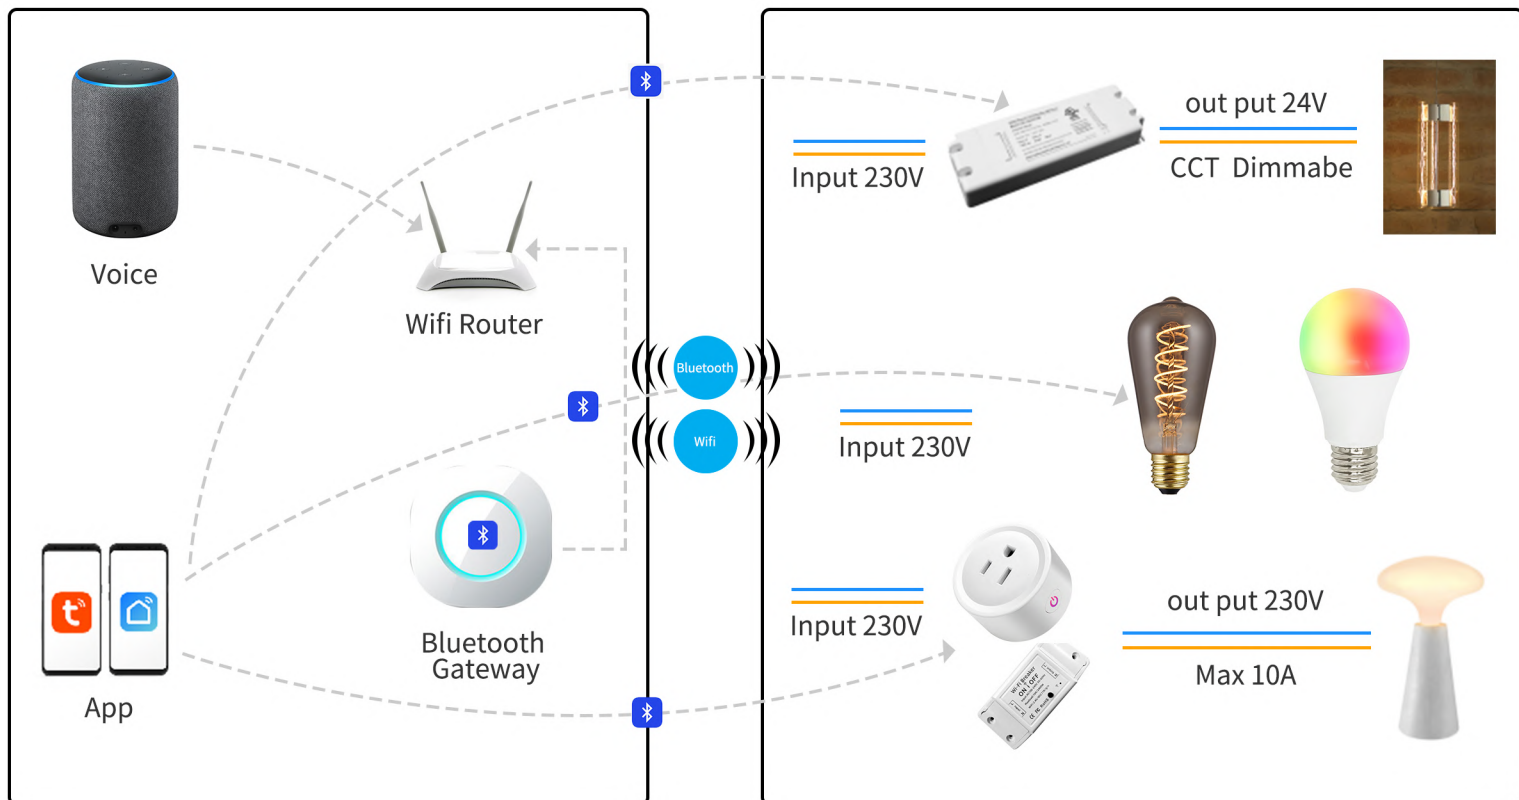

## Performance

## Dimmable Series

- 1.Triac/ Phase-cut dimmable LED driver
- 2.Triac/ LED 0-10V/1-10V/10V PWM/Potentiometer(5 in 1) dimmable driver
- 3.0-10V/ 1-10V/ dimmable driver
- 4.DALI dimmable driver
- 5.DALI& Push-Dim (2 in 1) dimmable driver

# Smart Control