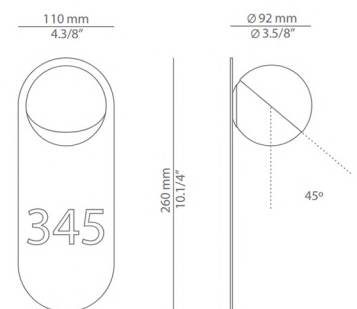

# Wall Sconces

Name: Yop 1  
Art No. W043  
Size: Ø11x9.3cm  
Material: Al+Glass  
Finish: Chrome+Matt White  
Cable:  
Source: 5W LED

Name: Yop 2  
Art No. W044  
Size: Ø11x9.3cm  
Material: Al+Glass  
Finish: Gold  
Cable:  
Source: 5W LED

Name: Yop 3  
Art No. W047  
Size: Ø11x9.3cm  
Material: Al+Glass  
Finish: Chrome+Matt Black  
Cable:  
Source: 5W LED

Name: Yop 4  
Art No. W048  
Size: L11xH26xD9.2cm  
Material: Al+Glass  
Finish: Matt Black  
Cable:  
Source: 5W LED