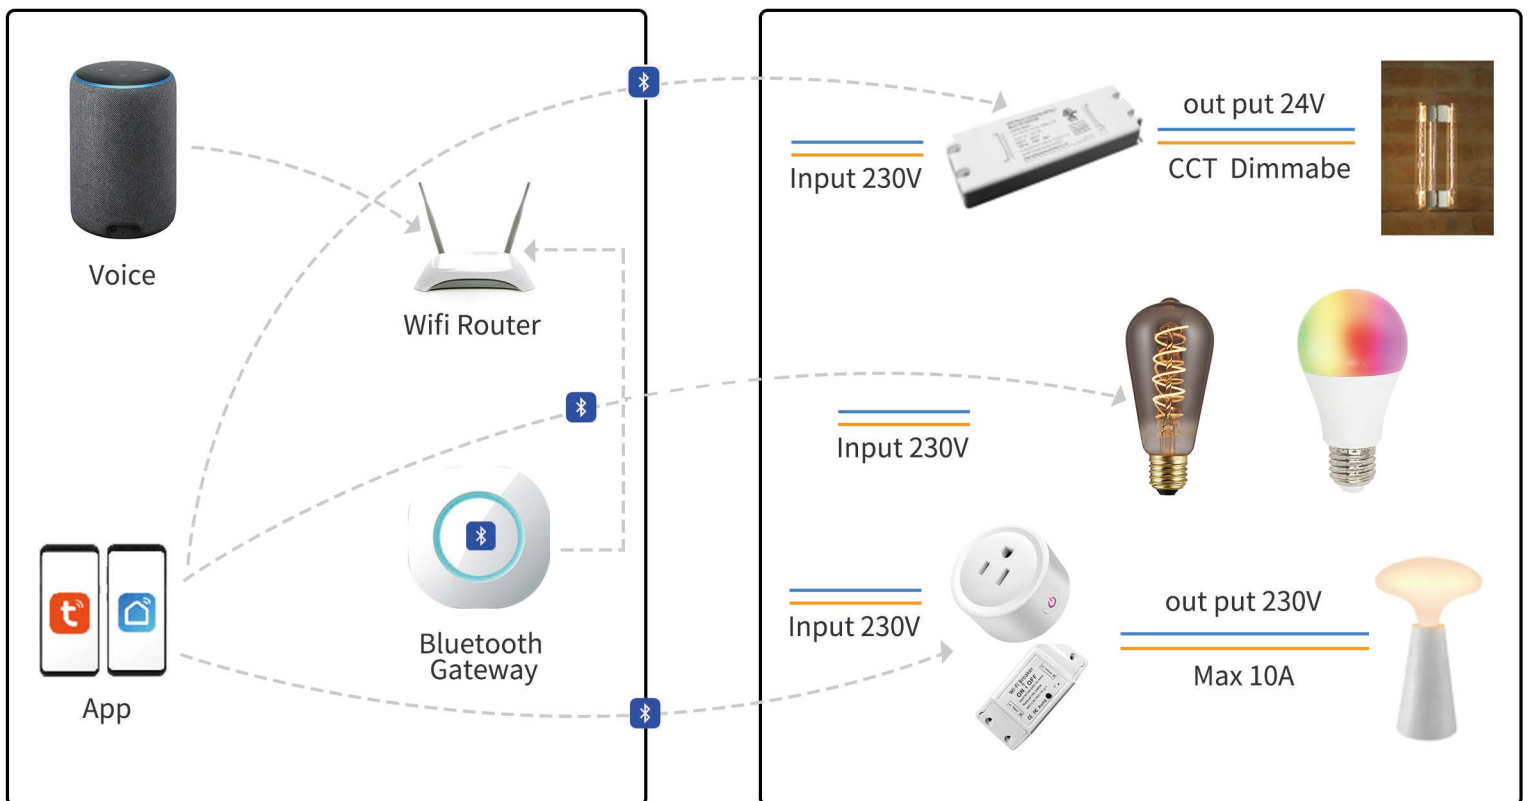

Smart Lamps

Sigmoid (only Bluetooth)

Hige Performance & Half cost

Powered By tuyá