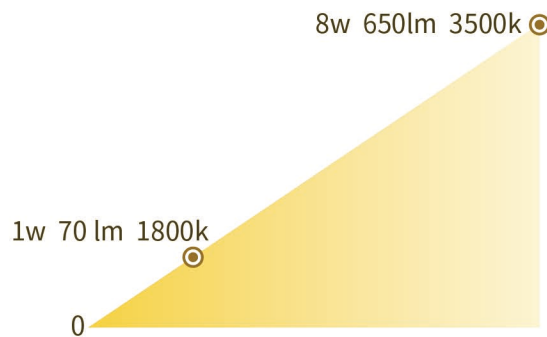

► Dim To Warm Lamps

G457808
Φ45mm*H78mm
4W 320lm 918-935 DTW Matte White

Controlled by normal LED Dimmer
1800K Dim to 3500K
More Brightness more white