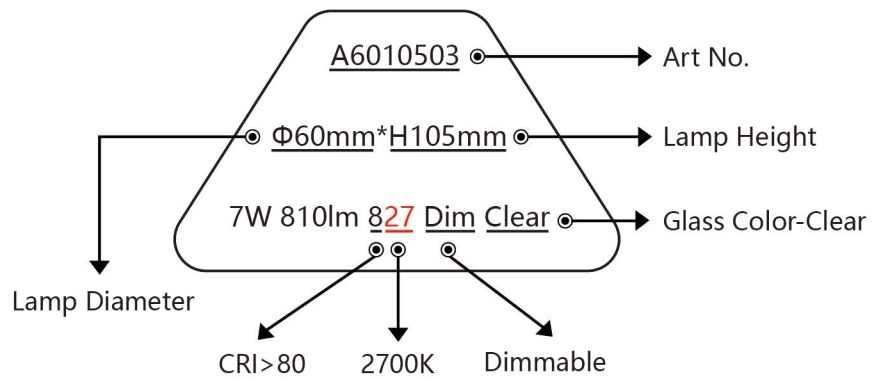

omita

www.omitalighting.com

Lamps

New EU Energy Label

PERFORMANCE OF DIMMABLE

- > Dimmable compatible
- > 0-100%
- > Flickeringfree

Certificates with US

Illumination Lamps