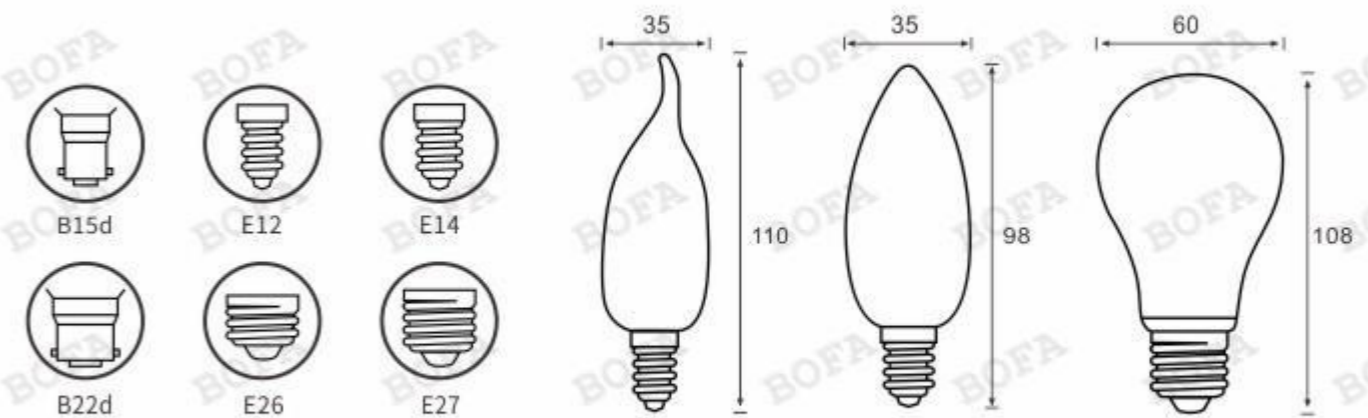

- ✓ Amber/ Smoky/ Clear/ Frosted Colored Bulb Shell Of High Clarity,perfect Decorative Choice
- ✓ None Flicker With Minimized Flickering
- ✓ Optional Long / Short Filament For Different Visual Effect
- ✓ Dimmable Models Option
- ✓ Lifetime Of 25,000 Hrs. With 2 Years Warranty