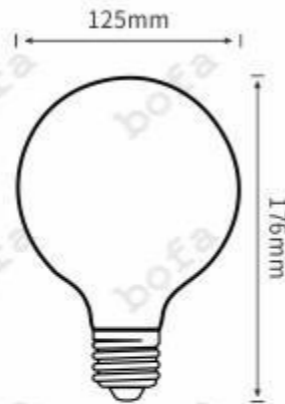

RGBW SMART BULB

works with Amazon Alexa
works with Google Assistant
WiFi tuya

- WIFI Technology, Mobile APP / Amazon Alexa / Tmall Genie / Google Home Control
- Unlimited Control Distance As Long As WIFI Has Coverage
- Multiple Device Control Feasible, Allow Time Scheduling
- 4w RGB+W Filament Setting, Optional Light Efficacy At Different Coler Light
- No Light Flickering IC Driver

B22 E26 E27

CCT SMART BULB

works with Amazon Alexa
works with Google Assistant
WiFi tuya

- WIFI Technology, Mobile App / Amazon Alexa / Tmall Genie / Google Home Control
- Unlimited Control Distance As Long As Wifi Has Coverage
- Multiple Device Control Feasible, Allow Time Scheduling
- Control The Color Temperature And Dimmable
- Different Coler Light
- No Light Flickering Ic Driver

B22 E26 E27