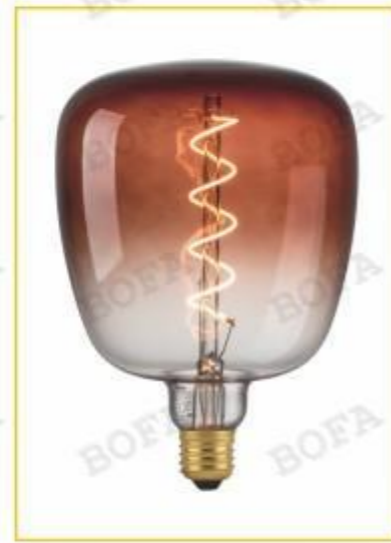

— **D140-JBZS** —
220-230V 5W-1800K 100LM
Ø:140mm H:200mm Half Brown